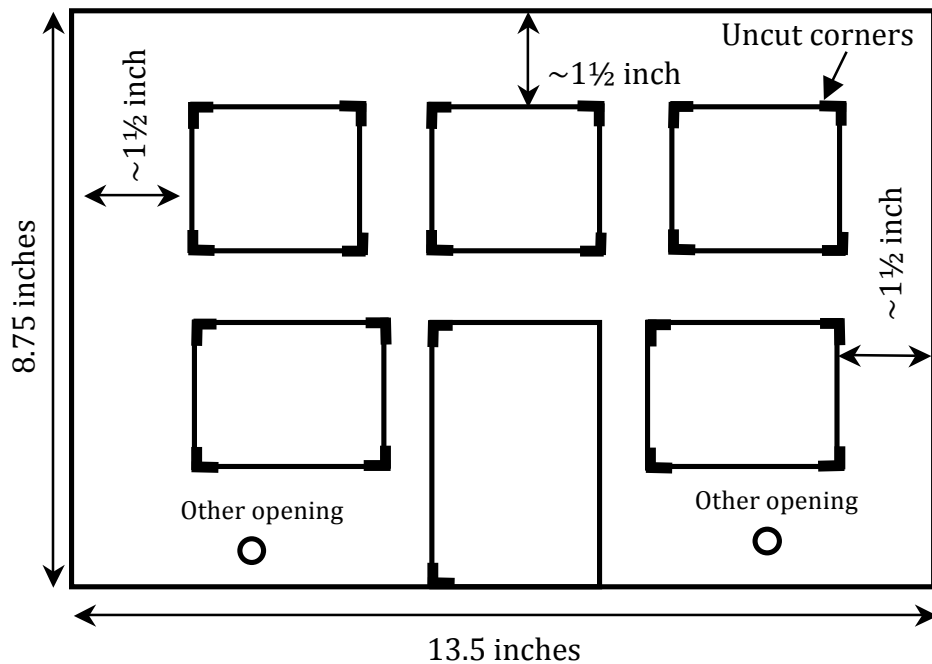

Is it Drafty in Here: House Blueprint

A. House Front

B. House Back

C. Roof Triangle
(cut 2)

D. House Sides
(cut 2)

D. Roof: Cut a rectangle 21 inches x 11 inches.