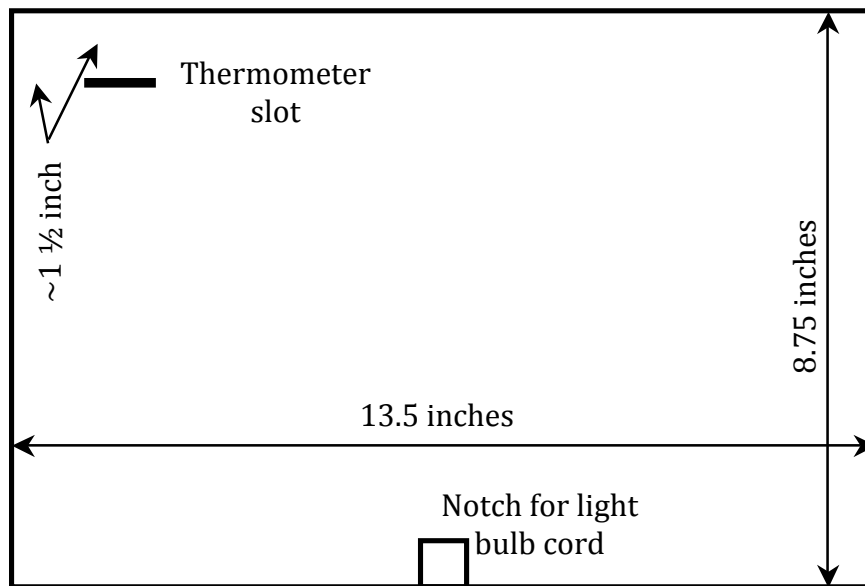

Is it Drafty in Here: House Blueprint

A. House Front

B. House Back

C. Roof Triangle
(cut 2)

D. House Sides
(cut 2)

D. Roof: Cut a rectangle 21 inches x 11 inches.