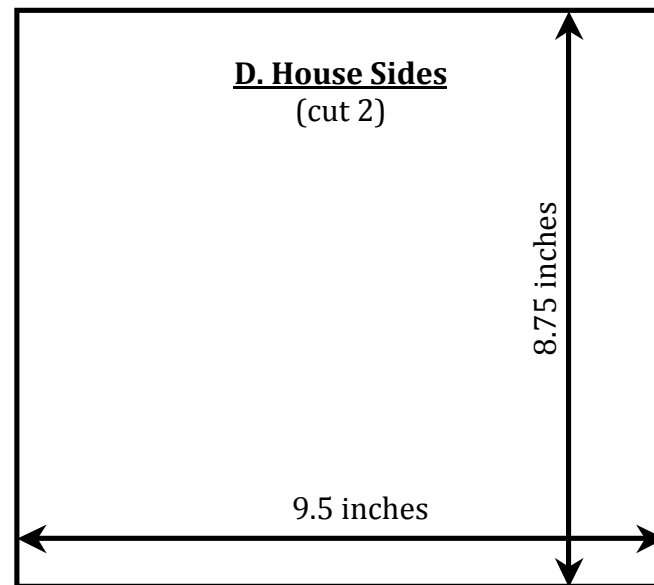

Is it Drafty in Here: House Blueprint

A. House Front

B. House Back

C. Roof Triangle
(cut 2)

D. House Sides
(cut 2)

D. Roof: Cut a rectangle 21 inches x 11 inches.